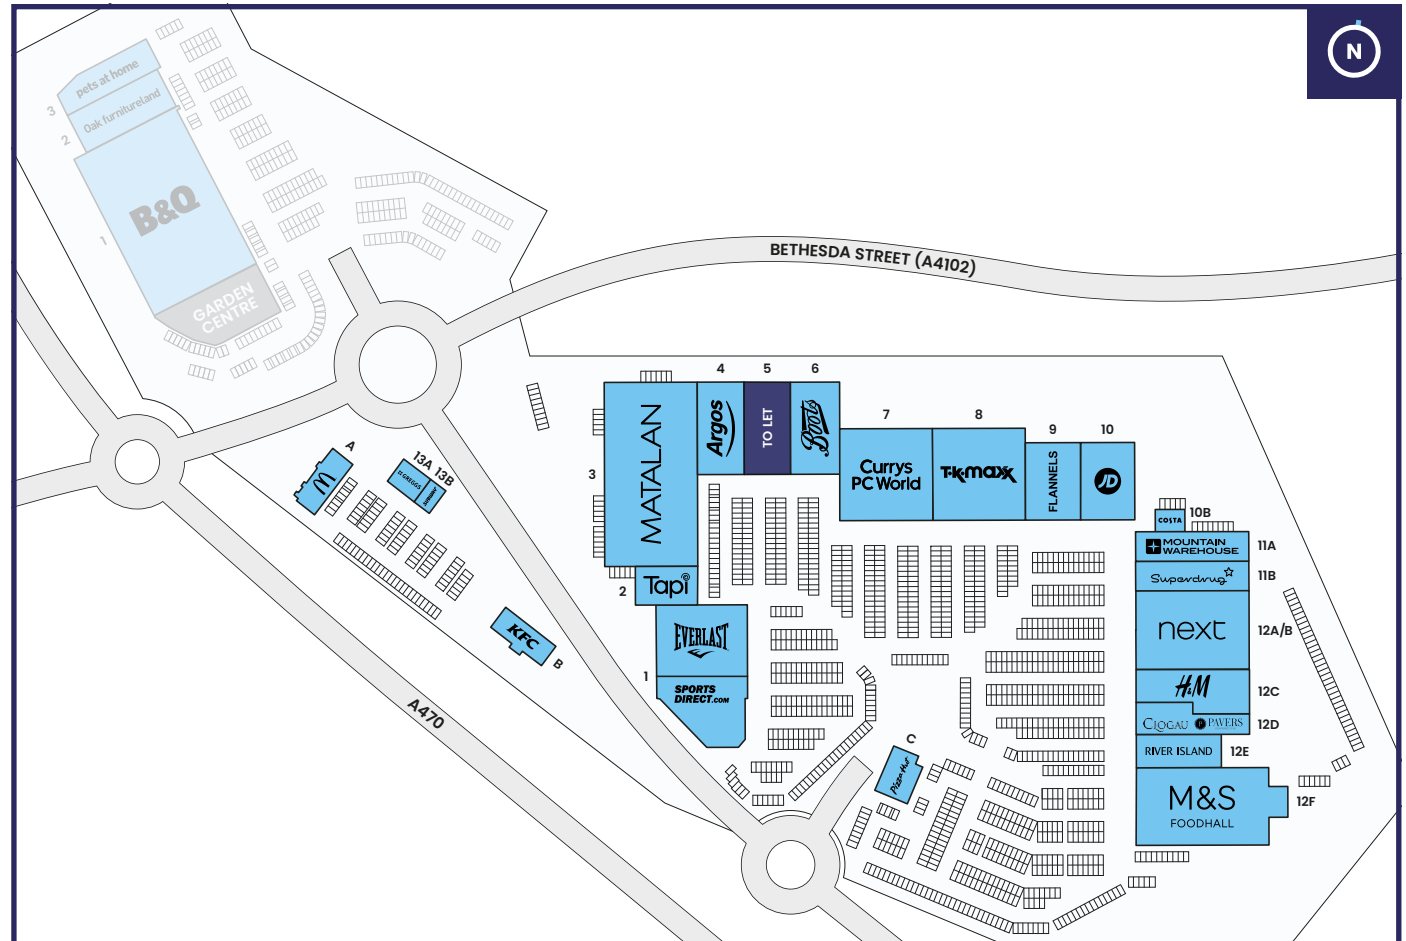

Cyfartha Shopping Park

Merthyr Tydfil, **CF48 1HY**

Accommodation schedule

Unit	Retailer	Sq.ft
1	Everlast/Sports Direct	25,000
2	Tapi	5,000
3	Matalan	40,000
4	Argos	10,000
5	TO LET	10,000
6	Boots	10,000
7	Currys PC World	20,000
8	TK Maxx	20,000
9	Flannels	10,000
10	JD Sports	10,000
10B	Costa	1,500
11A	Mountain Warehouse	7,500
11B	Superdrug	7,500
12A/B	Next	20,000
12C	H&M	10,000
12D	Paves/Clogau Gold	5,000
12E	River Island	6,500
12F	M&S Foodhall	25,000
13A	Greggs	1,900
13B	Subway	1,250
A	McDonald's	3,160
B	KFC	2,900
C	Pizza Hut	3,189

Contact

Paul Anderson

07747 664 077

pa@stockfordanderson.com

Ownership

Scheme size

255,249 sq.ft

Planning

Open A1 Bulky Goods
Restaurant

Car parking

715 spaces