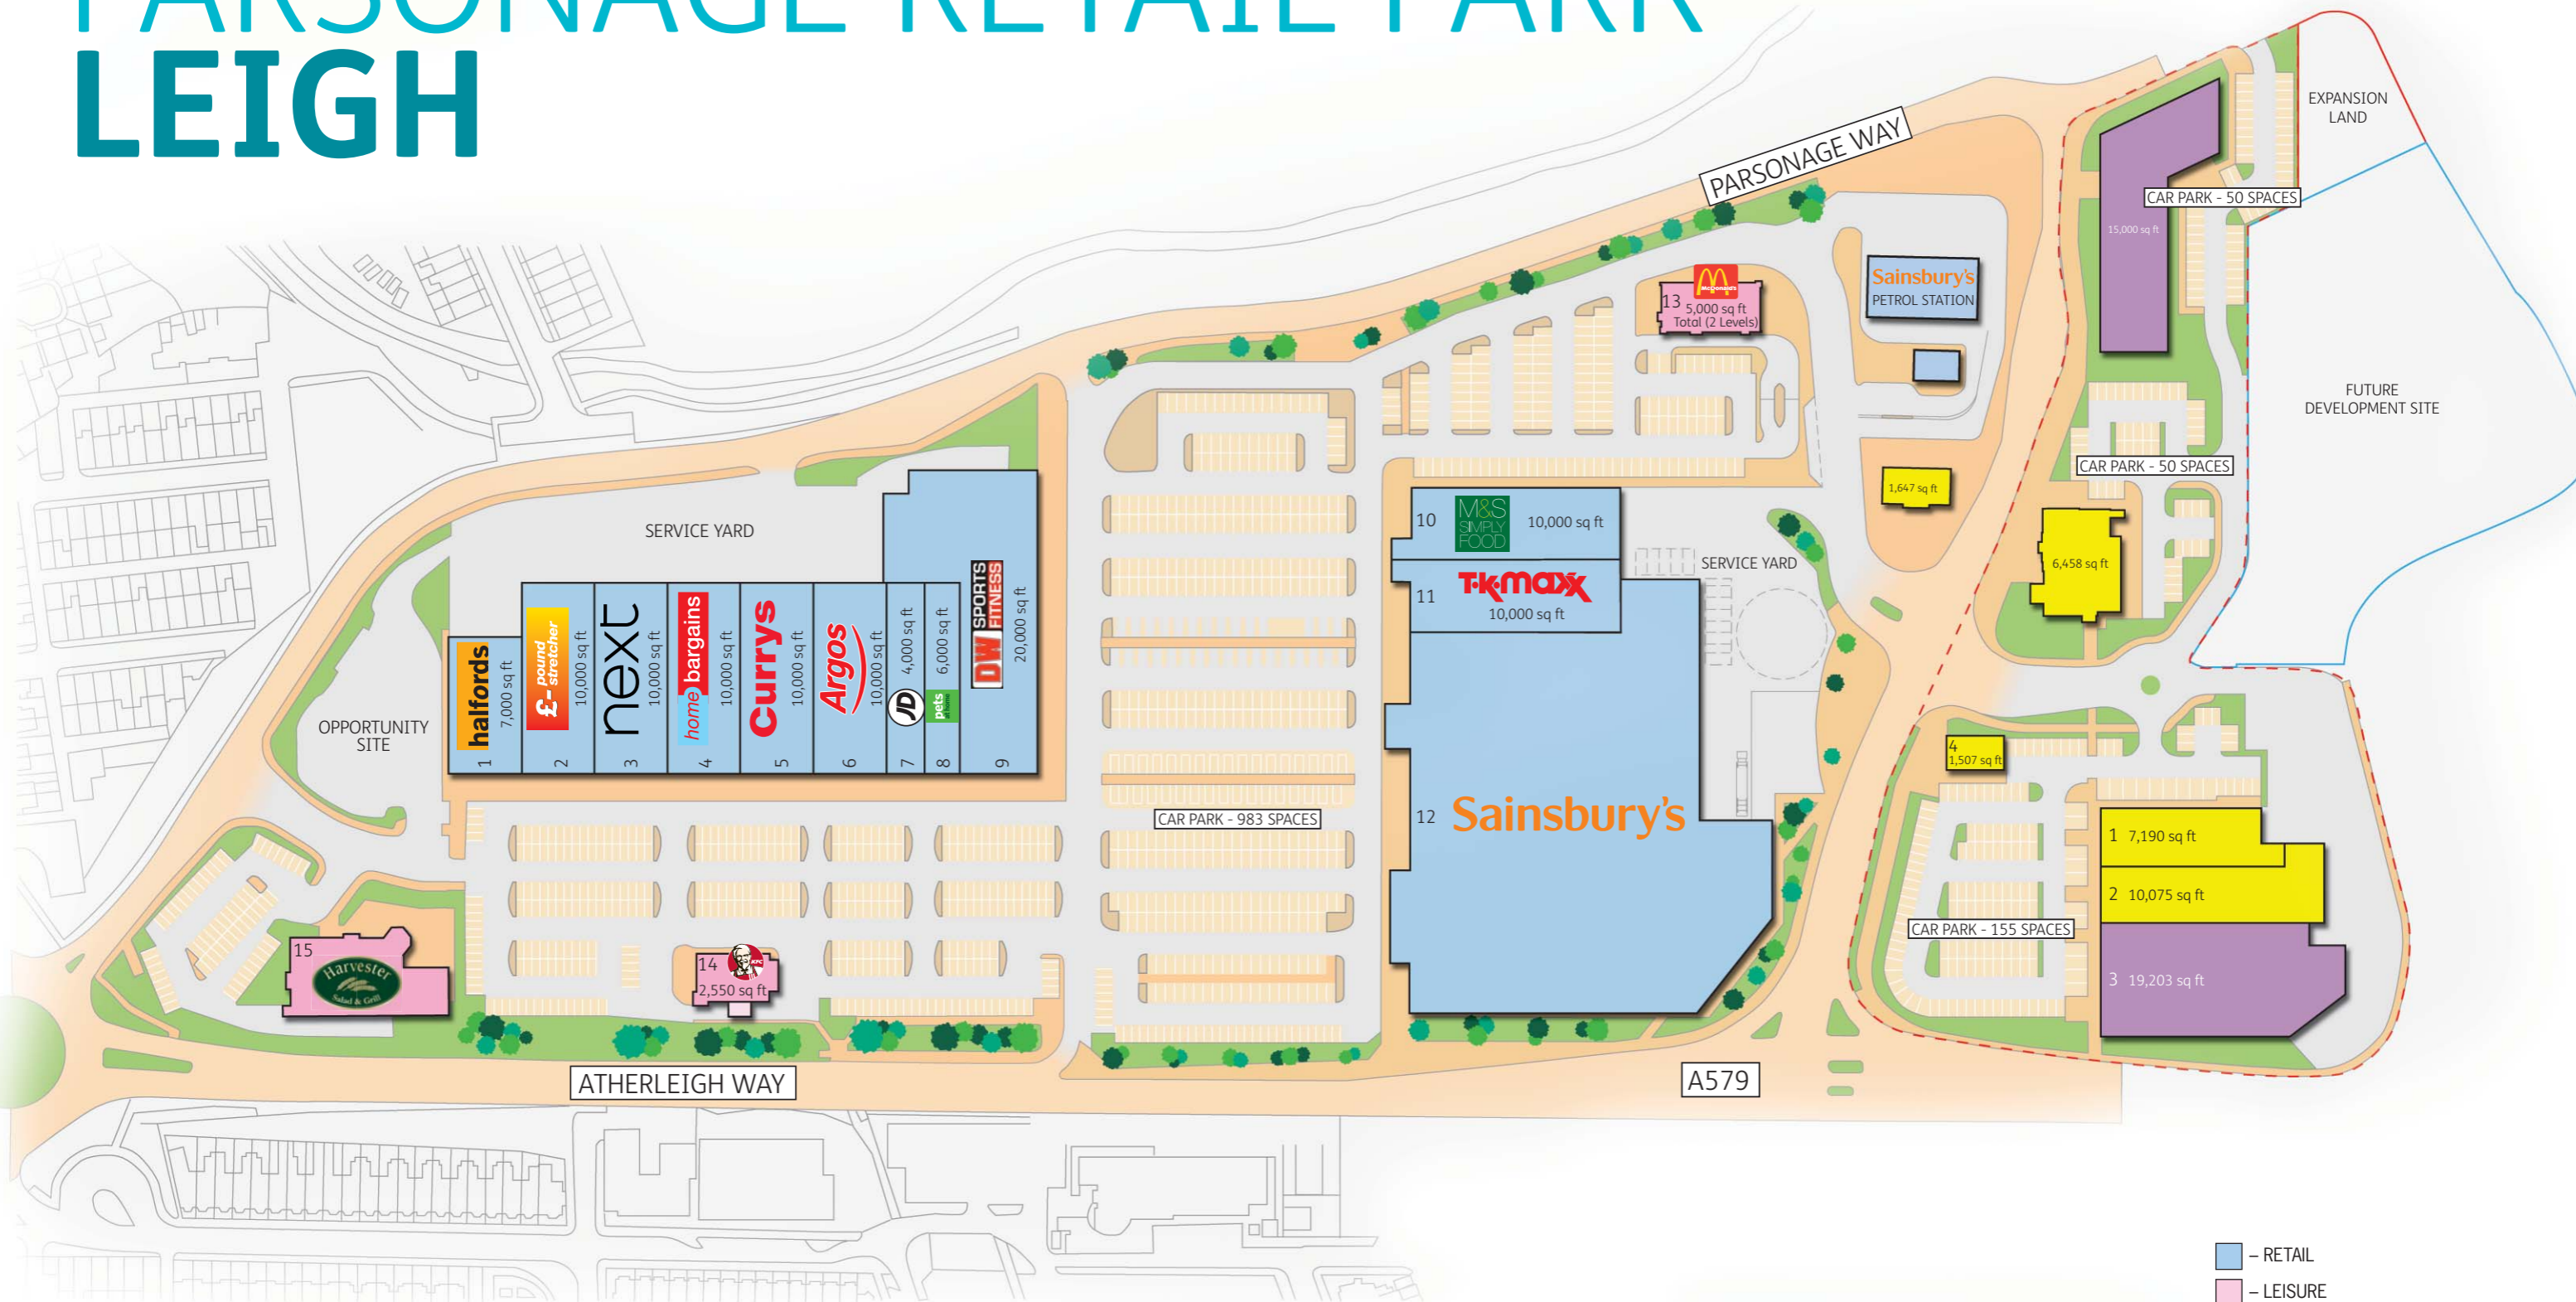

PARSONAGE RETAIL PARK LEIGH

For further details contact

Tudor Williams
53 Birkenhead Road, Hoylake,
Wirral CH47 5AF
T 0151 632 7575

Rob Cane
City Point, 29 King Street
Leeds LS1 2HL
T 0113 235 5243

This plan is for illustrative purposes only and should not be used as any form of contract.